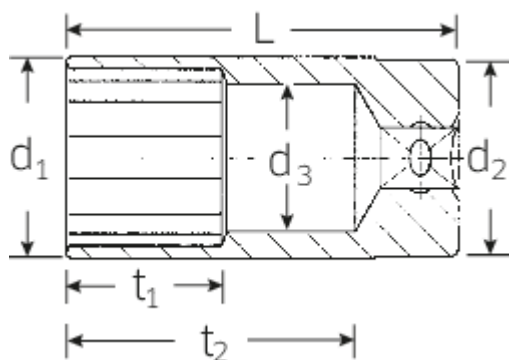

## Socket

51S

Art.No. **03240022**  
GTIN **4018754007189**  
Model **51 S 22**

**Label.** 1/2" Socket size 22mm L.83mm

**Features.**

- extra deep
- DIN 3124/ISO 2725-1, DIN EN 3710, DIN EN 3709 (test loads)
- HPQ® high performance steel, chrome plated

## Technical Attributes.

Output profile	Hexagon AS drive
Drive square internal (inch)	1/2"
d1	29,7 mm
d2	27,5 mm
d3	21 mm
Length mm (L)	83 mm
Size [mm and Inch]	22
t1	35 mm
t2	65,9 mm

## Logistics data.

Length (IFS)	83
Width (IFS)	30
Height (IFS)	30
Length (packed, mm)	152
Width (packed, mm)	85
Height (packed, mm)	61
Volume (packed, mm)	0.78812 dm <sup>3</sup>
Code	03240022
Weight (gross, kg)	2,460
Weight PAP (kg)	0,000
Weight PVC (kg)	0,010
GTIN	4018754007189
Country of origin	GERMANY
Region of origin	Nordrhein-Westfalen
WEEE/Electrical Act	nicht ear-pflichtig
Customs tariff no.	82042000
Numbers of content units per order units	10
Weight	210 g