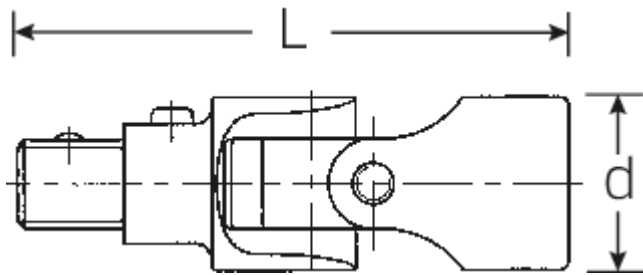

Technical Drawing.

Technical Attributes.

Output square drive outside (inch)	1/2"
Drive square internal (inch)	1/2"
d	25 mm
Length mm (L)	80 mm

Logistics data.

Length (IFS)	80
Width (IFS)	25
Height (IFS)	25
Length (packed, mm)	100
Width (packed, mm)	26
Height (packed, mm)	26
Volume (packed, mm)	0.0676 dm ³
Code	13021000
Weight (gross, kg)	0,160
Weight PAP (kg)	0,000
Weight PVC (kg)	0,002
GTIN	4018754151028
Country of origin	GERMANY
Region of origin	Nordrhein-Westfalen
WEEE/Electrical Act	nicht ear-pflichtig
Customs tariff no.	82042000
Numbers of content units per order units	1
Weight	155 g