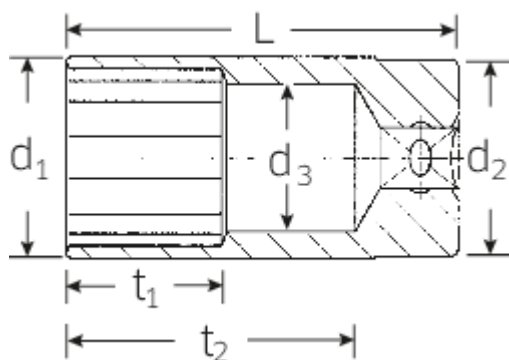

## Socket

51S

Art.No. **03240019**  
GTIN **4018754007172**  
Model **51 S 19**

**Label.** 1/2" Socket size 19mm L.83mm

**Features.**

- extra deep
- DIN 3124/ISO 2725-1, DIN EN 3710, DIN EN 3709 (test loads)
- HPQ® high performance steel, chrome plated

## Technical Attributes.

Output profile	Hexagon AS drive
Drive square internal (inch)	1/2"
d1	26,2 mm
d2	25 mm
d3	18 mm
Length mm (L)	83 mm
Size [mm and Inch]	19
t1	35 mm
t2	66,7 mm

## Logistics data.

Length (IFS)	83
Width (IFS)	27
Height (IFS)	27
Length (packed, mm)	140
Width (packed, mm)	85
Height (packed, mm)	55
Volume (packed, mm)	0.6545 dm <sup>3</sup>
Code	03240019
Weight (gross, kg)	1,900
Weight PAP (kg)	0,000
Weight PVC (kg)	0,010
GTIN	4018754007172
Country of origin	GERMANY
Region of origin	Nordrhein-Westfalen
WEEE/Electrical Act	nicht ear-pflichtig
Customs tariff no.	82042000
Numbers of content units per order units	10
Weight	190 g