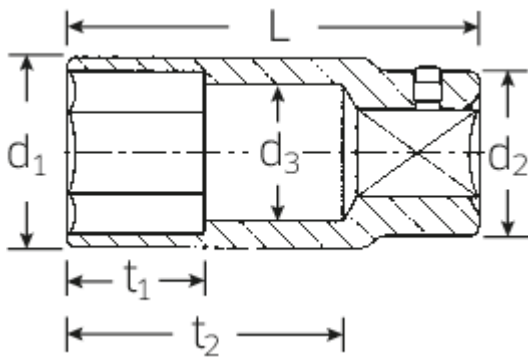

Socket

56

Art.No. 05020022
GTIN 4018754008926
Model 56 22

Label. 3/4" Socket size 22mm L.90mm

Features.

- DIN 3124/ISO 2725-1, ASME B 107.5 M
- extra deep
- AS-drive and HPQ® high performance steel up to 36 mm, chrome plated

Technical Drawing.

Technical Attributes.

| | |
|------------------------------|------------------|
| Output profile | Hexagon AS drive |
| Drive square internal (inch) | 3/4" |
| d1 | 32 mm |
| d2 | 34,7 mm |
| d3 | 19 mm |
| Length mm (L) | 90 mm |
| Size [mm] | 22 mm |
| t1 | 40 mm |
| t2 | 64,2 mm |

Logistics data.

| | |
|--|------------------------|
| Length (IFS) | 90 |
| Width (IFS) | 37 |
| Height (IFS) | 37 |
| Length (packed, mm) | 195 |
| Width (packed, mm) | 103 |
| Height (packed, mm) | 40 |
| Volume (packed, mm) | 0.8034 dm ³ |
| Code | 05020022 |
| Weight (gross, kg) | 1,870 |
| Weight PAP (kg) | 0,000 |
| Weight PVC (kg) | 0,009 |
| GTIN | 4018754008926 |
| Country of origin | GERMANY |
| Region of origin | Nordrhein-Westfalen |
| WEEE/Electrical Act | nicht ear-pflichtig |
| Customs tariff no. | 82042000 |
| Numbers of content units per order units | 5 |
| Weight | 374 g |