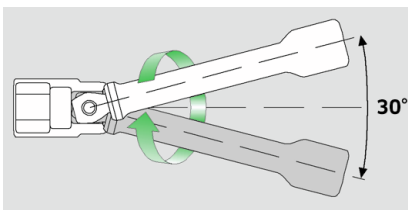

Extension w.wobble-drive

427W

Art.No. **12010008**
GTIN **4018754091126**
Model **427W/5**

Label. 3/8" Extension w.wobble-drive L.125mm

Features.

- swivel angle 15° each side
- max. torque 80 N·m

Advantages.

Technical Attributes.

Output square drive outside (inch)	3/8"
Drive square internal (inch)	3/8"
d	17 mm
Size	5
Length mm (L)	125 mm

Logistics data.

Length (IFS)	125
Width (IFS)	17
Height (IFS)	17
Length (packed, mm)	138
Width (packed, mm)	45
Height (packed, mm)	36
Volume (packed, mm)	0.22356 dm ³
Code	12010008