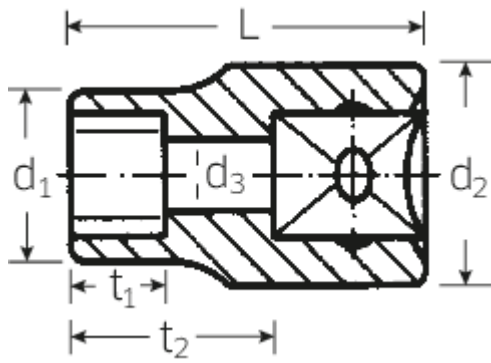

Socket

50TX

Art.No. 03270014
GTIN 4018754007288
Model 50 TX E 14

Label. 1/2" Socket L.38mm

Features.

- for external TORX® screws
- HPQ® high performance steel, chrome plated

Advantages.

For external TORX® screws

High-performance steel, extremely resilient, yet thin-walled and ideal for working in confined spaces.

Technical Drawing.

Technical Attributes.

| | |
|------------------------------|-------|
| Output profile | TORX® |
| Drive square internal (inch) | 1/2" |
| Size Output profile | E14 |
| Length mm (L) | 38 mm |

Logistics data.

| | |
|--|------------------------|
| Length (IFS) | 38 |
| Width (IFS) | 22 |
| Height (IFS) | 22 |
| Length (packed, mm) | 100 |
| Width (packed, mm) | 85 |
| Height (packed, mm) | 41 |
| Volume (packed, mm) | 0.3485 dm ³ |
| Code | 03270014 |
| Weight (gross, kg) | 0,560 |
| Weight PAP (kg) | 0,000 |
| Weight PVC (kg) | 0,006 |
| GTIN | 4018754007288 |
| Country of origin | GERMANY |
| Region of origin | Nordrhein-Westfalen |
| WEEE/Electrical Act | nicht ear-pflichtig |
| Customs tariff no. | 82042000 |
| Numbers of content units per order units | 10 |
| Weight | 56 g |