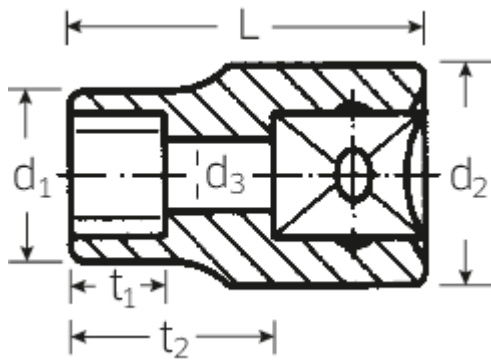

## Technical Attributes.

Output profile	TORX®
Drive square internal (inch)	3/8"
Size Output profile	E12
Length mm (L)	28 mm

## Logistics data.

Length (IFS)	28
Width (IFS)	17
Height (IFS)	17
Length (packed, mm)	95
Width (packed, mm)	40
Height (packed, mm)	30
Volume (packed, mm)	0.114 dm3
Code	02270012
Weight (gross, kg)	0,280
Weight PAP (kg)	0,000
Weight PVC (kg)	0,005
GTIN	4018754003709
Country of origin	GERMANY
Region of origin	Nordrhein-Westfalen
WEEE/Electrical Act	nicht ear-pflichtig
Customs tariff no.	82042000
Numbers of content units per order units	10
Weight	30 g