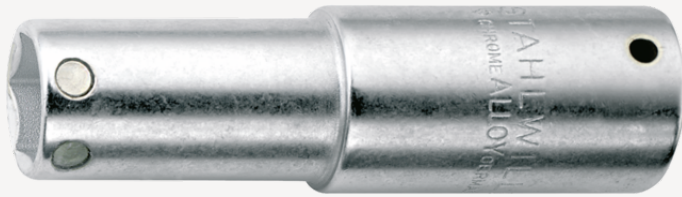

## Spark plug socket

**3466**

Art.No. **02140036**  
GTIN **4018754003242**  
Model **3466 16- 5/8**

**Label.** 3/8" Spark plug socket size 16-5/8mm/" L.85mm

**Features.**

- extra deep
- with magnet
- HPQ® high performance steel, chrome plated

## Technical Attributes.

|                              |                  |
|------------------------------|------------------|
| Output profile               | Hexagon AS drive |
| Drive square internal (inch) | 3/8"             |
| d1                           | 21,8 mm          |
| d2                           | 25,5 mm          |
| Length mm (L)                | 85 mm            |
| Size [mm and Inch]           | 16-5/8           |
| t1                           | 7 mm             |
| t2                           | 72,9 mm          |