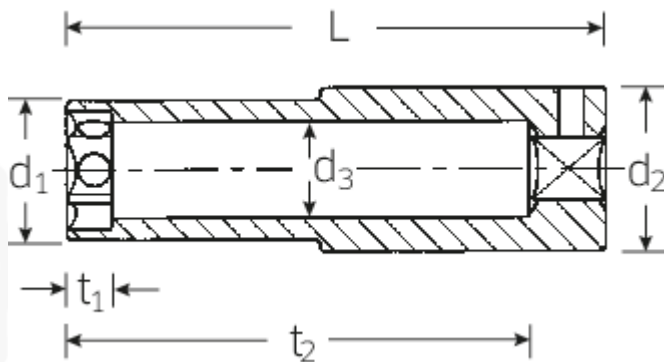

## Spark plug socket

**3466**

Art.No. **02140036**  
GTIN **4018754003242**  
Model **3466 16- 5/8**

**Label.** 3/8" Spark plug socket size 16-5/8mm/" L.85mm

**Features.**

- extra deep
- with magnet
- HPQ® high performance steel, chrome plated

## Technical Attributes.

|                              |                  |
|------------------------------|------------------|
| Output profile               | Hexagon AS drive |
| Drive square internal (inch) | 3/8"             |
| d1                           | 21,8 mm          |
| d2                           | 25,5 mm          |
| Length mm (L)                | 85 mm            |
| Size [mm and Inch]           | 16-5/8           |
| t1                           | 7 mm             |
| t2                           | 72,9 mm          |