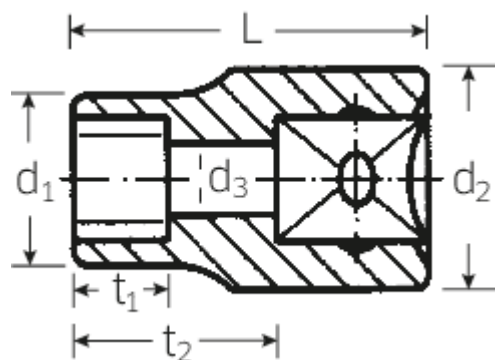

High-performance steel, extremely resilient, yet thin-walled and ideal for working in confined spaces.

Technical Drawing.

Technical Attributes.

Output profile	TORX®
Drive square internal (inch)	1/2"
Size Output profile	E24
Length mm (L)	41,2 mm

Logistics data.

Length (IFS)	42
Width (IFS)	29
Height (IFS)	29
Length (packed, mm)	170
Width (packed, mm)	80
Height (packed, mm)	50
Volume (packed, mm)	0.68 dm ³
Code	03270024
Weight (gross, kg)	1,195
Weight PAP (kg)	0,000
Weight PVC (kg)	0,006
GTIN	4018754007325
Country of origin	GERMANY
Region of origin	Nordrhein-Westfalen
WEEE/Electrical Act	nicht ear-pflichtig
Customs tariff no.	82042000
Numbers of content units per order units	10
Weight	123 g