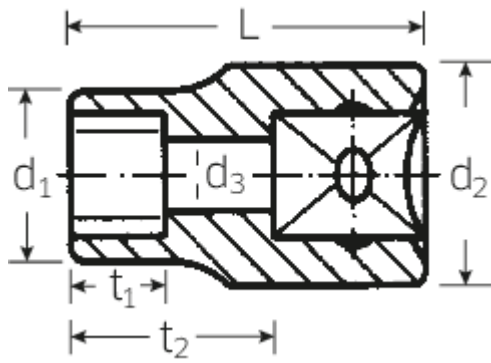

## Technical Attributes.

Output profile	TORX®
Drive square internal (inch)	3/8"
Size Output profile	E7
Length mm (L)	28 mm

## Logistics data.

Length (IFS)	28
Width (IFS)	17
Height (IFS)	17
Length (packed, mm)	95
Width (packed, mm)	40
Height (packed, mm)	30
Volume (packed, mm)	0.114 dm <sup>3</sup>
Code	02270007
Weight (gross, kg)	0,240
Weight PAP (kg)	0,000
Weight PVC (kg)	0,003
GTIN	4018754003679
Country of origin	GERMANY
Region of origin	Nordrhein-Westfalen
WEEE/Electrical Act	nicht ear-pflichtig
Customs tariff no.	82042000
Numbers of content units per order units	10
Weight	24 g