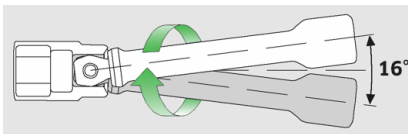

Extensions w.wobble-drive

405W

Art.No. **11010024**
 GTIN **4018754103829**
 Model **405W/14 VERLAENGERUNG 1/4 ZOLL**

Label. 1/4" Extensions w.wobble-drive L.356mm

Features.

- swivel angle 8° each side
- max. torque 40 N·m

Technical Attributes.

| | |
|------------------------------------|---------|
| Output square drive outside (inch) | 1/4" |
| Drive square internal (inch) | 1/4" |
| d | 11,6 mm |
| Size | 14 |
| Length mm (L) | 356 mm |