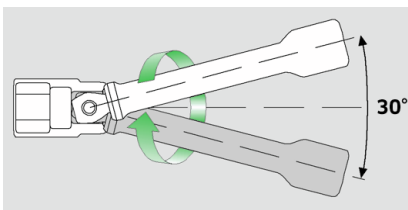

### 509W

Art.No. **13010007**  
GTIN **4018754091164**  
Model **509W/5**

**Label.** 1/2" Extension w.wobble-drive L.130mm

**Features.**

- swivel angle 15° each side
- maximum torque 200 N·m

## Technical Attributes.

Output square drive outside (inch)	1/2"
Drive square internal (inch)	1/2"
d	23,2 mm
Size	5
Length mm (L)	130 mm