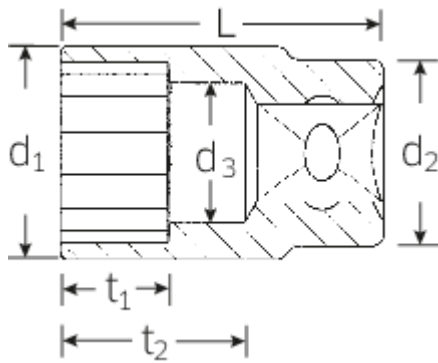

## Socket

52

Art.No. **03030016**  
GTIN **4018754005888**  
Model **52 16**

**Label.** 1/2" Socket size 16mm L.38mm

**Features.**

- DIN 3124/ISO 2725-1, ASME B 107.5M, DIN EN 3709 (test loads)
- HPQ® high performance steel, chrome plated

## Technical Attributes.

Output profile	Hexagon AS drive
Drive square internal (inch)	1/2"
d1	22,4 mm
d2	23,7 mm
d3	15 mm
Length mm (L)	38 mm
Size [mm]	16 mm
t1	13,5 mm
t2	19,6 mm

## Logistics data.

Length (IFS)	38
Width (IFS)	23
Height (IFS)	23
Length (packed, mm)	128
Width (packed, mm)	58
Height (packed, mm)	40
Volume (packed, mm)	0.29696 dm <sup>3</sup>
Code	03030016
Weight (gross, kg)	0,680
Weight PAP (kg)	0,000
Weight PVC (kg)	0,006
GTIN	4018754005888
Country of origin	GERMANY
Region of origin	Nordrhein-Westfalen
WEEE/Electrical Act	nicht ear-pflichtig
Customs tariff no.	82042000
Numbers of content units per order units	10
Weight	65 g