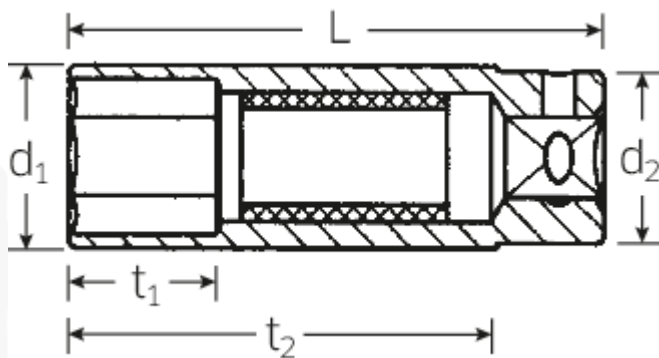

## Spark plug socket

4606

Art.No. 02130018  
GTIN 4018754003228  
Model 4606 18-11/16

**Label.** 3/8" Spark plug socket size 18-11/16mm/" L.65mm

**Features.**

- extra deep
- with rubber insert
- HPQ® high performance steel, chrome plated

## Technical Drawing.

## Technical Attributes.

Output profile	Hexagon AS drive
Drive square internal (inch)	3/8"
d1	24,2 mm
d2	22 mm
Length mm (L)	65 mm
Size [mm and Inch]	18-11/16
t1	18 mm
t2	52,8 mm

## Logistics data.

Length (IFS)	65
Width (IFS)	25
Height (IFS)	25
Length (packed, mm)	125
Width (packed, mm)	70
Height (packed, mm)	50
Volume (packed, mm)	0.4375 dm <sup>3</sup>
Code	02130018
Weight (gross, kg)	1,320
Weight PAP (kg)	0,000
Weight PVC (kg)	0,008
GTIN	4018754003228
Country of origin	GERMANY
Region of origin	Nordrhein-Westfalen
WEEE/Electrical Act	nicht ear-pflichtig
Customs tariff no.	82042000
Numbers of content units per order units	10
Weight	132 g