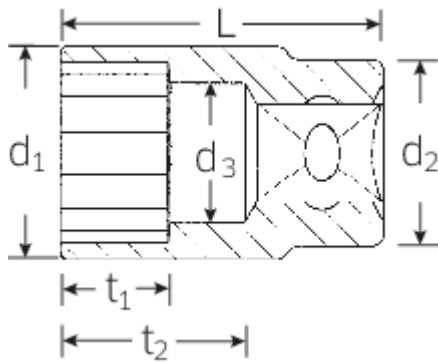

## Socket

52

Art.No. **03030025**  
GTIN **4018754005970**  
Model **52 25**

**Label.** 1/2" Socket size 25mm L.42mm

**Features.**

- DIN 3124/ISO 2725-1, ASME B 107.5M, DIN EN 3709 (test loads)
- HPQ® high performance steel, chrome plated

## Technical Attributes.

Output profile	Hexagon AS drive
Drive square internal (inch)	1/2"
d1	33,2 mm
d2	26 mm
d3	22 mm
Length mm (L)	42 mm
Size [mm]	25 mm
t1	18,5 mm
t2	24,6 mm

## Logistics data.

Length (IFS)	42
Width (IFS)	34
Height (IFS)	34
Length (packed, mm)	93
Width (packed, mm)	75
Height (packed, mm)	42
Volume (packed, mm)	0.29295 dm <sup>3</sup>
Code	03030025
Weight (gross, kg)	0,640
Weight PAP (kg)	0,000
Weight PVC (kg)	0,006
GTIN	4018754005970
Country of origin	GERMANY
Region of origin	Nordrhein-Westfalen
WEEE/Electrical Act	nicht ear-pflichtig
Customs tariff no.	82042000
Numbers of content units per order units	5
Weight	128 g