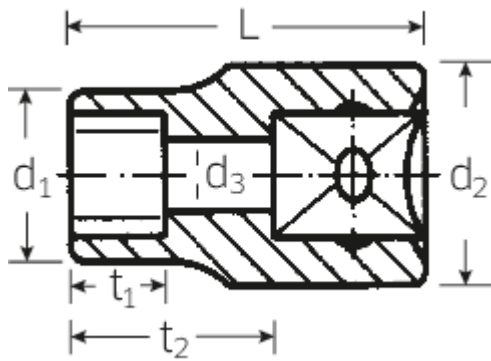

## Technical Attributes.

Output profile	TORX®
Drive square internal (inch)	3/8"
Size Output profile	E8
Length mm (L)	28 mm

## Logistics data.

Length (IFS)	28
Width (IFS)	17
Height (IFS)	17
Length (packed, mm)	95
Width (packed, mm)	40
Height (packed, mm)	30
Volume (packed, mm)	0.114 dm3
Code	02270008
Weight (gross, kg)	0,220
Weight PAP (kg)	0,000
Weight PVC (kg)	0,003
GTIN	4018754003686
Country of origin	GERMANY
Region of origin	Nordrhein-Westfalen
WEEE/Electrical Act	nicht ear-pflichtig
Customs tariff no.	82042000
Numbers of content units per order units	10
Weight	22 g