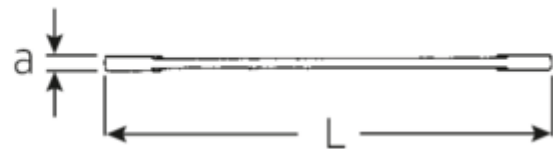

Double ended ring spanner, metric

21

Art.No. 41050607
GTIN 4018754021222
Model 21 6 X 7

Label. Double ended ring spanner size 6 x 7mm L.100mm

StahlwilleSTABIL®

- straight
- DIN 837/ISO 10103
- Chrome Alloy Steel, chrome plated

Technical Attributes.

Output profile Double hexagon AS-drive
Length mm (L) 100 mm

Logistics data.

Length (IFS) 102
Width (IFS) 12

Size 1 [mm]	6 mm	Height (IFS)	5
Size 2 [mm]	7 mm	Length (packed, mm)	102
		Width (packed, mm)	50
		Height (packed, mm)	13
		Volume (packed, mm)	0.0663 dm ³
		Code	41050607
		Weight (gross, kg)	0,140
		Weight PAP (kg)	0,000
		Weight PVC (kg)	0,003
		GTIN	4018754021222
		Country of origin	GERMANY
		Region of origin	Nordrhein-Westfalen
		WEEE/Electrical Act	nicht ear-pflichtig
		Customs tariff no.	82041100
		Numbers of content units per order units	10
		Weight	14 g

Varianten.

Code	Article number (ERP)	Article description (Autom.)	GTIN
41050607	21 6 X 7	Double ended ring spanner size 6 x 7mm L.100mm	4018754021222
41050809	21 8 X 9	Double ended ring spanner size 8 x 9mm L.115mm	4018754021239
41050810	21 8 X 10	Double ended ring spanner size 8 x 10mm L.115mm	4018754021246
41051011	21 10 X 11	Double ended ring spanner size 10 x 11mm L.150mm	4018754021253
41051213	21 12 X 13	Double ended ring spanner size 12 x 13mm L.170mm	4018754021260
41051317	21 13 X 17	Double ended ring spanner size 13 x 17mm L.165mm	4018754021291
41051415	21 14 X 15	Double ended ring spanner size 14 x 15mm L.170mm	4018754021307
41051617	21 16 X 17	Double ended ring spanner size 16 x 17mm L.185mm	4018754021314
41051719	21 17 X 19	Double ended ring spanner size 17 x 19mm L.185mm	4018754021338
41051819	21 18 X 19	Double ended ring spanner size 18 x 19mm L.210mm	4018754021345
41051821	21 18 X 21	Double ended ring spanner size 18 x 21mm L.210mm	4018754021352