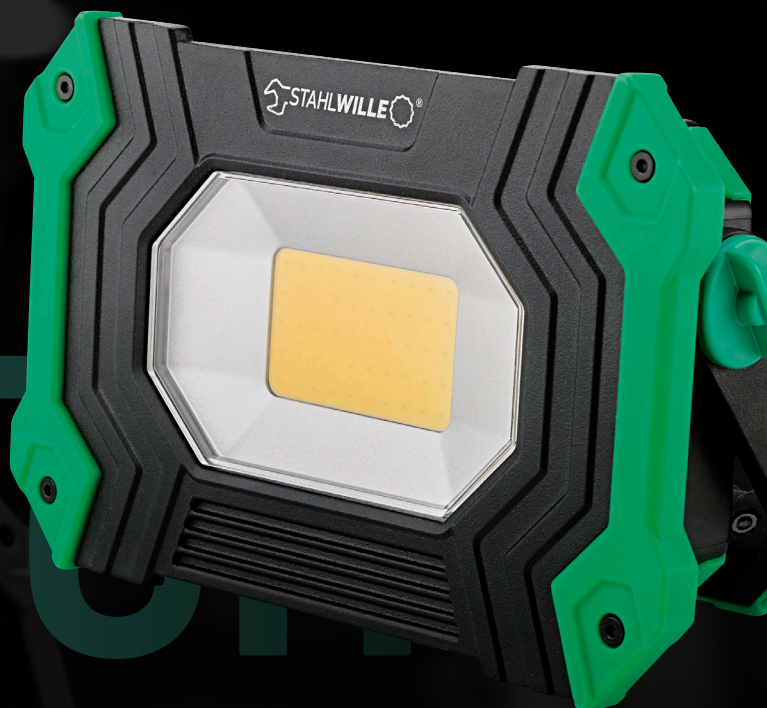

REAL HIGHLIGHTS – The new STAHLWILLE spotlight and the new STAHLWILLE penlight!

SPOTLIGHT PENLIGHT

Battery-powered spotlight 13133

- Long usage time up to 13 hours
- Dimmable in three stages, 700 lm, 1400 lm, 2800 lm
- 180° continuously adjustable lighting angle
- With a magnetic holder and a 360° rotating hanging hook (177 x 129 x 44 mm)
- Integrated lithium-ion battery (3.7 V / 6600 mAh), also usable as a power bank
- Charging via micro-USB (with sealed cover)
- Sturdy plastic case with a rubberised edge
- Charge control indicator, residual capacity indicator
- Charging time approx. 8 hours
- 24.42 WH with safety electronics

Penlight 13132

- 130 lumens
- L: 138 mm
- ø 15 mm
- Sturdy aircraft-grade aluminium case
- With a handy clip
- Up to 4 hours usage time
- Batteries 2x Micro (AAA) 1.5V included in delivery

Code	No.	EAN	g
77490015	13133 Spotlight 2800	4018754341382	700
77490014	13132 Penlight 130	4018754341375	55.5

THE SALES “HIGHLIGHT” – The new STAHLWILLE penlight in a practical counter display!

Counter display for penlight 13132

Attention-grabbing countertop POS (point of sale) display, with 16 penlights.

Code	No.	EAN	L	W	H	g
96774900	13132 Counter display for penlights	4018754343119	157	230	265	1830