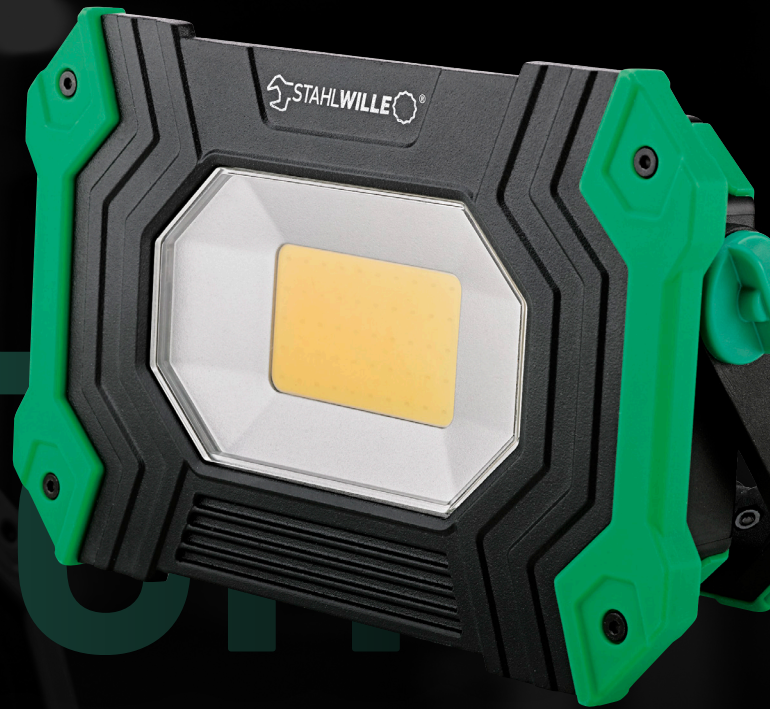

REAL HIGHLIGHTS – The new STAHLWILLE spotlight and the new STAHLWILLE penlight!

SPOTLIGHT PENLIGHT

Battery-powered spotlight 13133

- Long usage time up to 13 hours
- Dimmable in three stages, 700 lm, 1400 lm, 2800 lm
- 180° continuously adjustable lighting angle
- With a magnetic holder and a 360° rotating hanging hook (177 x 129 x 44 mm)
- Integrated lithium-ion battery (3.7 V / 6600 mAh), also usable as a power bank
- Charging via micro-USB (with sealed cover)
- Sturdy plastic case with a rubberised edge
- Charge control indicator, residual capacity indicator
- Charging time approx. 8 hours
- 24.42 WH with safety electronics

Code	No.	EAN	g
77490015	13133 Spotlight 2800	4018754341382	700
77490014	13132 Penlight 130	4018754341375	55,5

Penlight 13132

- 130 lumens
- L: 138 mm
- ø 15 mm
- Sturdy aircraft-grade aluminium case
- With a handy clip
- Up to 4 hours usage time
- Batteries 2x Micro (AAA) 1.5V included in delivery