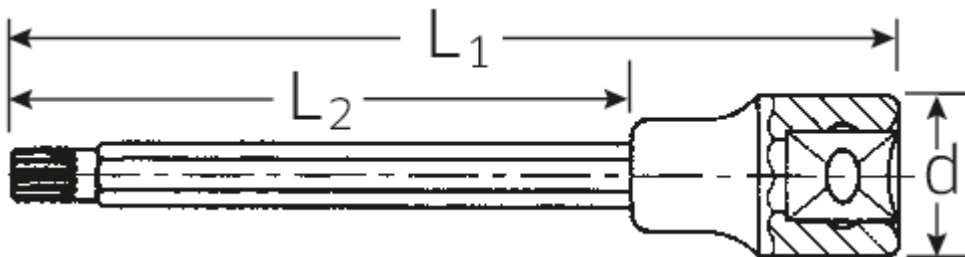

## Screwdriver socket

**3054X**

Art.No. **03261414**  
GTIN **4018754132232**  
Model **3054 X/ M 14**

**Label.** 1/2" Screwdriver socket L.140mm

**Features.**

- for trisquare socket head screws (XZN®)
- DIN 2324
- extra long
- Chrome Alloy Steel, chrome plated

## Technical Attributes.

|                              |         |
|------------------------------|---------|
| Drive square internal (inch) | 1/2"    |
| d                            | 23,7 mm |
| Size Output profile          | M14     |
| L1                           | 140 mm  |
| L2                           | 100 mm  |
| Length mm (L)                | 140 mm  |

## Logistics data.

|  |                        |
|--|------------------------|
| Length (IFS)                             | 140                    |
| Width (IFS)                              | 23                     |
| Height (IFS)                             | 23                     |
| Length (packed, mm)                      | 150                    |
| Width (packed, mm)                       | 50                     |
| Height (packed, mm)                      | 25                     |
| Volume (packed, mm)                      | 0.1875 dm <sup>3</sup> |
| Code                                     | 03261414               |
| Weight (gross, kg)                       | 0,230                  |
| Weight PAP (kg)                          | 0,000                  |
| Weight PVC (kg)                          | 0,004                  |
| GTIN                                     | 4018754132232          |
| Country of origin                        | GERMANY                |
| Region of origin                         | Nordrhein-Westfalen    |
| WEEE/Electrical Act                      | nicht ear-pflichtig    |
| Customs tariff no.                       | 82042000               |
| Numbers of content units per order units | 1                      |
| Weight                                   | 225 g                  |