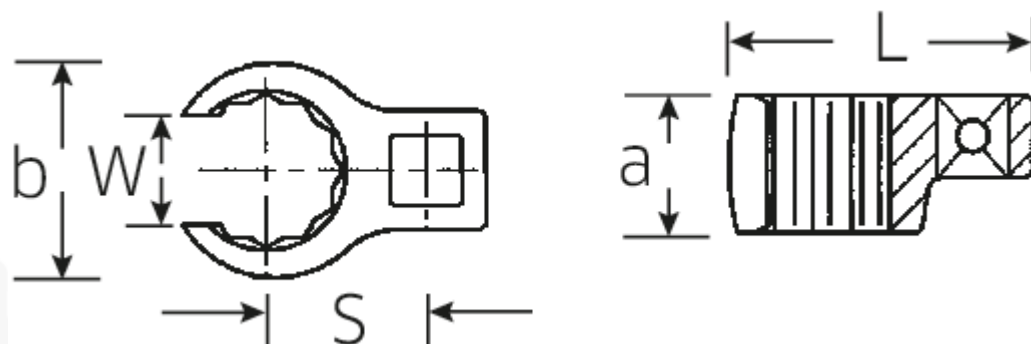

## CROW-RING-Schlüssel, metrisch

440

Art.No. **02190017**  
GTIN **4018754003396**  
Model **440 17**

**Bezeichnung.** 3/8" CROW-FOOT-Schlüssel SW 17mm L.39,2mm

**Eigenschaften.**

- Chrome-Alloy-Steel, verchromt
- Achtung! Veränderte Einstellwerte am Drehmomentschlüssel

## Technische Zeichnung.

## Technische Attribute.

a 17,5 mm

## Varianten.

Code	Artikelnr (ERP)	Bezeichnung	GTIN
01190008	440 8	1/4" CROW-FOOT-Schlüssel SW 8mm L.23,8mm	4018754149094
01190009	440 9	1/4" CROW-FOOT-Schlüssel SW 9mm L.28,5mm	4018754140985
01190010	440 10	1/4" CROW-FOOT-Schlüssel SW 10mm L.28,4mm	4018754000739
01190011	440 11	1/4" CROW-FOOT-Schlüssel SW 11mm L.28mm	4018754149100
01190012	440 12	1/4" CROW-FOOT-Schlüssel SW 12mm L.30,8mm	4018754000746
01190013	440 13	1/4" CROW-FOOT-Schlüssel SW 13mm L.32mm	4018754102099
01190014	440 14	1/4" CROW-FOOT-Schlüssel SW 14mm L.31,7mm	4018754000753
02190015	440 15	3/8" CROW-FOOT-Schlüssel SW 15mm L.36,5mm	4018754141029
02190016	440 16	3/8" CROW-FOOT-Schlüssel SW 16mm L.36,1mm	4018754003389
02190017	440 17	3/8" CROW-FOOT-Schlüssel SW 17mm L.39,2mm	4018754003396
02190018	440 18	3/8" CROW-FOOT-Schlüssel SW 18mm L.40,8mm	4018754003402
02190019	440 19	3/8" CROW-FOOT-Schlüssel SW 19mm L.40,5mm	4018754003419
02190020	440 20	3/8" CROW-FOOT-Schlüssel SW 20mm L.42,9mm	4018754141036
02190021	440 21	3/8" CROW-FOOT-Schlüssel SW 21mm L.42,8mm	4018754003426
02190022	440 22	3/8" CROW-FOOT-Schlüssel SW 22mm L.45,3mm	4018754003433
02190023	440 23	3/8" CROW-FOOT-Schlüssel SW 23mm L.47,5mm	4018754141043
02190024	440 24	3/8" CROW-FOOT-Schlüssel SW 24mm L.47,3mm	4018754003440