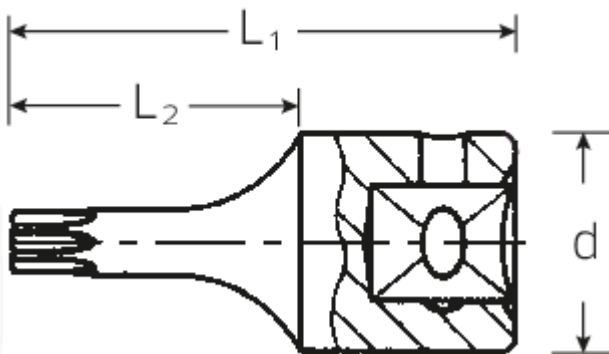

Screwdriver socket

44KTX

Art.No. **01350015**
GTIN **4018754001156**
Model **44 KTX T 15**
SCHRAUBENDREHEREINSATZ 1/4
ZOLL

Label. 1/4" Screwdriver socket L.28mm

Features.

- for inside TORX® screws
- Chrome Alloy Steel, chrome plated

Technical Drawing.

Technical Attributes.

Output profile	TORX®
Drive square internal (inch)	1/4"
d	11,6 mm
Size Output profile	T15
L1	28 mm
L2	16 mm
Length mm (L)	28 mm

Logistics data.

Length (IFS)	28
Width (IFS)	12
Height (IFS)	12
Length (packed, mm)	65
Width (packed, mm)	35
Height (packed, mm)	15
Volume (packed, mm)	0.034125 dm3
Code	01350015
Weight (gross, kg)	0,050
Weight PAP (kg)	0,000
Weight PVC (kg)	0,002
GTIN	4018754001156
Country of origin	GERMANY
Region of origin	Nordrhein-Westfalen
WEEE/Electrical Act	nicht ear-pflichtig
Customs tariff no.	82042000
Numbers of content units per order units	5
Weight	10 g