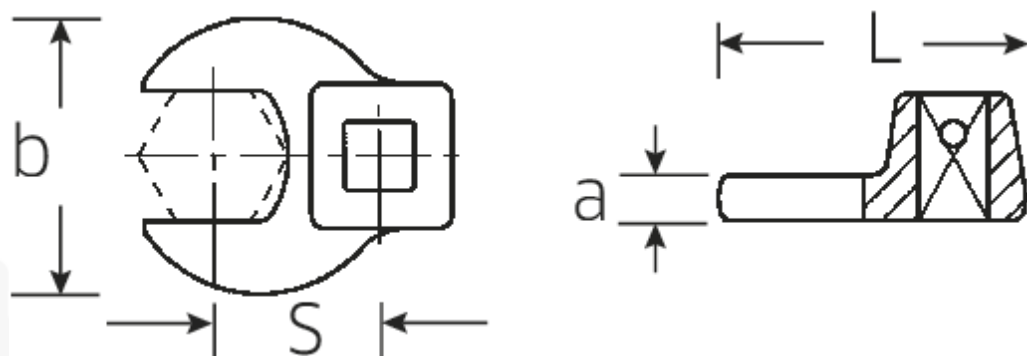

## CROW-FOOT-Schlüssel, metrisch

540

Art.No. 02200040  
GTIN 4018754141111  
Model 540 40

**Bezeichnung.** 3/8" CROW-FOOT-Schlüssel SW 40mm L.63mm

**Eigenschaften.**

- Chrome-Alloy-Steel, verchromt
- Achtung! Veränderte Einstellwerte am Drehmomentschlüssel

## Technische Zeichnung.

## Technische Attribute.

a 8 mm

## Varianten.

Code	Artikelnr (ERP)	Bezeichnung	GTIN
01200008	540 8	1/4" CROW-FOOT-Schlüssel SW 8mm L.25,5mm	4018754149117
01200009	540 9	1/4" CROW-FOOT-Schlüssel SW 9mm L.25,5mm	4018754149124
01200010	540 10	1/4" CROW-FOOT-Schlüssel SW 10mm L.25,5mm	4018754149131
02200011	540 11	3/8" CROW-FOOT-Schlüssel SW 11mm L.32mm	4018754149414
02200012	540 12	3/8" CROW-FOOT-Schlüssel SW 12mm L.34,3mm	4018754003495
02200013	540 13	3/8" CROW-FOOT-Schlüssel SW 13mm L.34,3mm	4018754003501
02200014	540 14	3/8" CROW-FOOT-Schlüssel SW 14mm L.37,7mm	4018754003518
02200015	540 15	3/8" CROW-FOOT-Schlüssel SW 15mm L.37,7mm	4018754003525
02200016	540 16	3/8" CROW-FOOT-Schlüssel SW 16mm L.37,7mm	4018754003532
02200017	540 17	3/8" CROW-FOOT-Schlüssel SW 17mm L.42,5mm	4018754003549
02200018	540 18	3/8" CROW-FOOT-Schlüssel SW 18mm L.42,5mm	4018754003556
02200019	540 19	3/8" CROW-FOOT-Schlüssel SW 19mm L.42,5mm	4018754003563
02200020	540 20	3/8" CROW-FOOT-Schlüssel SW 20mm L.42,4mm	4018754141067
02200021	540 21	3/8" CROW-FOOT-Schlüssel SW 21mm L.44,5mm	4018754003570
02200022	540 22	3/8" CROW-FOOT-Schlüssel SW 22mm L.44,5mm	4018754003587
02200023	540 23	3/8" CROW-FOOT-Schlüssel SW 23mm L.44,5mm	4018754141074
02200024	540 24	3/8" CROW-FOOT-Schlüssel SW 24mm L.44,4mm	4018754003594