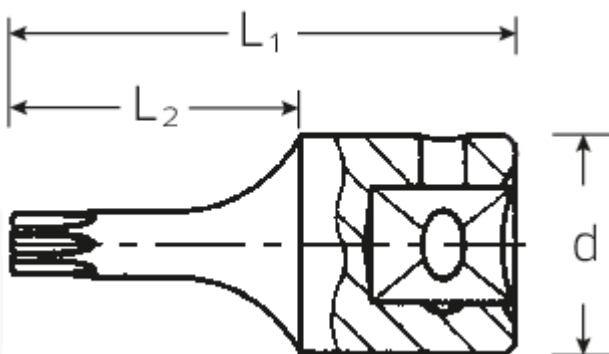

Screwdriver socket

44KTX

Art.No. **01350008**
GTIN **4018754001125**
Model **44 KTX T 8**
SCHRAUBENDREHEREINSATZ 1/4
ZOLL

Label. 1/4" Screwdriver socket L.28mm

Features.

- for inside TORX® screws
- Chrome Alloy Steel, chrome plated

Technical Drawing.

Technical Attributes.

Output profile	TORX®
Drive square internal (inch)	1/4"
d	11,6 mm
Size Output profile	T8
L1	28 mm
L2	16 mm
Length mm (L)	28 mm

Logistics data.

Length (IFS)	28
Width (IFS)	12
Height (IFS)	12
Length (packed, mm)	65
Width (packed, mm)	35
Height (packed, mm)	15
Volume (packed, mm)	0.034125 dm3
Code	01350008
Weight (gross, kg)	0,053
Weight PAP (kg)	0,000
Weight PVC (kg)	0,002
GTIN	4018754001125
Country of origin	GERMANY
Region of origin	Nordrhein-Westfalen
WEEE/Electrical Act	nicht ear-pflichtig
Customs tariff no.	82042000
Numbers of content units per order units	5
Weight	10 g