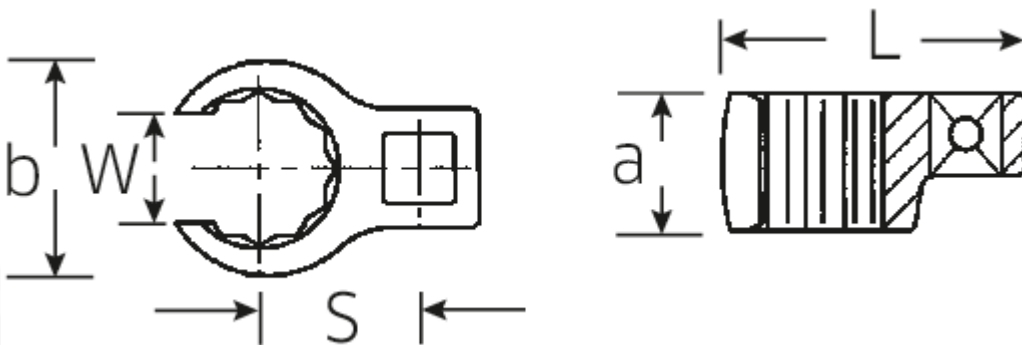

Technical Drawing.

Technical Attributes.

a 19,5 mm

Logistics data.

Length (IFS) 46