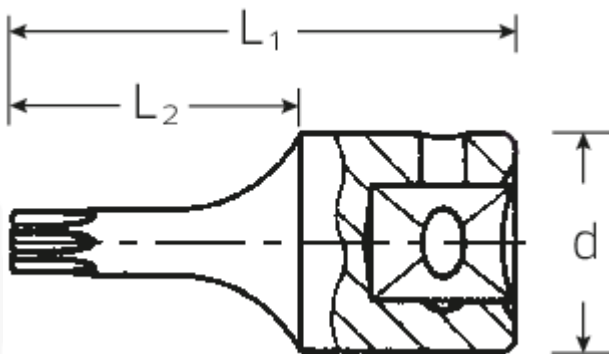

Screwdriver socket

44KTX

Art.No. **01350025**
GTIN **4018754001170**
Model **44 KTX T 25**
SCHRAUBENDREHEREINSATZ 1/4
ZOLL

Label. 1/4" Screwdriver socket L.28mm

Features.

- for inside TORX® screws
- Chrome Alloy Steel, chrome plated

Technical Drawing.

Technical Attributes.

Output profile	TORX®
Drive square internal (inch)	1/4"
d	11,6 mm
Size Output profile	T25
L1	28 mm
L2	16 mm
Length mm (L)	28 mm

Logistics data.

Length (IFS)	28
Width (IFS)	12
Height (IFS)	12
Length (packed, mm)	65
Width (packed, mm)	35
Height (packed, mm)	15
Volume (packed, mm)	0.034125 dm3
Code	01350025
Weight (gross, kg)	0,055
Weight PAP (kg)	0,000
Weight PVC (kg)	0,002
GTIN	4018754001170
Country of origin	GERMANY
Region of origin	Nordrhein-Westfalen
WEEE/Electrical Act	nicht ear-pflichtig
Customs tariff no.	82042000
Numbers of content units per order units	5
Weight	11 g