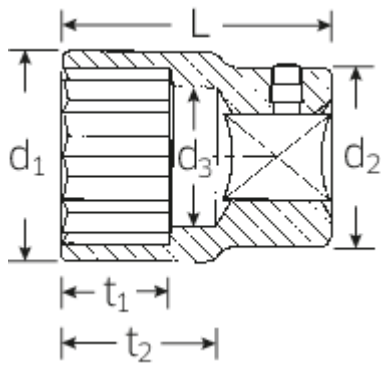

## Socket

60

Art.No. 06010050  
GTIN 4018754009930  
Model 60 50

**Label.** 1" Socket size 50mm L.80mm

**Features.**

- DIN 3124/ISO 2725-1
- AS-drive and HPQ® high performance steel up to 36 mm, chrome plated

## Technical Attributes.

Output profile	Double hexagon AS-drive
Drive square internal (inch)	1"
d1	66 mm
d2	48 mm
d3	43 mm
Length mm (L)	80 mm
Size [mm]	50 mm
t1	34 mm
t2	47,5 mm

## Logistics data.

Length (IFS)	80
Width (IFS)	66
Height (IFS)	66
Length (packed, mm)	81
Width (packed, mm)	67
Height (packed, mm)	67
Volume (packed, mm)	0.363609 dm <sup>3</sup>
Code	06010050
Weight (gross, kg)	0,707
Weight PAP (kg)	0,000
Weight PVC (kg)	0,007
GTIN	4018754009930
Country of origin	GERMANY
Region of origin	Nordrhein-Westfalen
WEEE/Electrical Act	nicht ear-pflichtig
Customs tariff no.	82042000
Numbers of content units per order units	1
Weight	707 g