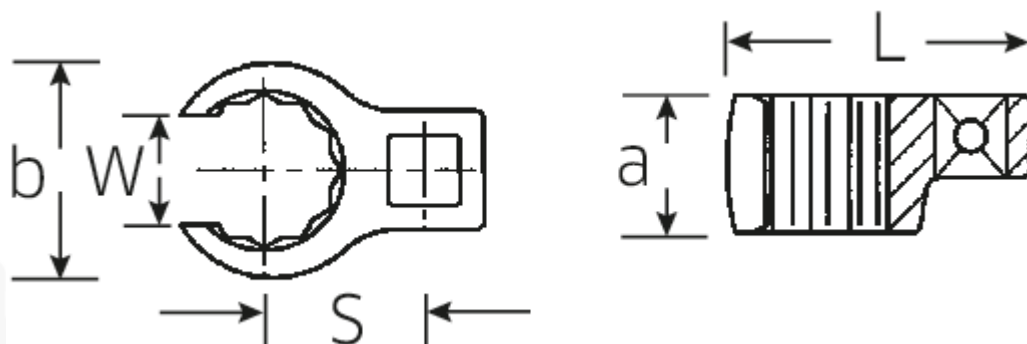

## CROW-RING-Schlüssel, metrisch

440

Art.No. 02190025  
GTIN 4018754141050  
Model 440 25

**Bezeichnung.** 3/8" CROW-FOOT-Schlüssel SW 25mm L.49,3mm

**Eigenschaften.**

- Chrome-Alloy-Steel, verchromt
- Achtung! Veränderte Einstellwerte am Drehmomentschlüssel

## Technische Zeichnung.

## Technische Attribute.

a 20 mm

## Varianten.

Code	Artikelnr (ERP)	Bezeichnung	GTIN
01190008	440 8	1/4" CROW-FOOT-Schlüssel SW 8mm L.23,8mm	4018754149094
01190009	440 9	1/4" CROW-FOOT-Schlüssel SW 9mm L.28,5mm	4018754140985
01190010	440 10	1/4" CROW-FOOT-Schlüssel SW 10mm L.28,4mm	4018754000739
01190011	440 11	1/4" CROW-FOOT-Schlüssel SW 11mm L.28mm	4018754149100
01190012	440 12	1/4" CROW-FOOT-Schlüssel SW 12mm L.30,8mm	4018754000746
01190013	440 13	1/4" CROW-FOOT-Schlüssel SW 13mm L.32mm	4018754102099
01190014	440 14	1/4" CROW-FOOT-Schlüssel SW 14mm L.31,7mm	4018754000753
02190015	440 15	3/8" CROW-FOOT-Schlüssel SW 15mm L.36,5mm	4018754141029
02190016	440 16	3/8" CROW-FOOT-Schlüssel SW 16mm L.36,1mm	4018754003389
02190017	440 17	3/8" CROW-FOOT-Schlüssel SW 17mm L.39,2mm	4018754003396
02190018	440 18	3/8" CROW-FOOT-Schlüssel SW 18mm L.40,8mm	4018754003402
02190019	440 19	3/8" CROW-FOOT-Schlüssel SW 19mm L.40,5mm	4018754003419
02190020	440 20	3/8" CROW-FOOT-Schlüssel SW 20mm L.42,9mm	4018754141036
02190021	440 21	3/8" CROW-FOOT-Schlüssel SW 21mm L.42,8mm	4018754003426
02190022	440 22	3/8" CROW-FOOT-Schlüssel SW 22mm L.45,3mm	4018754003433
02190023	440 23	3/8" CROW-FOOT-Schlüssel SW 23mm L.47,5mm	4018754141043
02190024	440 24	3/8" CROW-FOOT-Schlüssel SW 24mm L.47,3mm	4018754003440