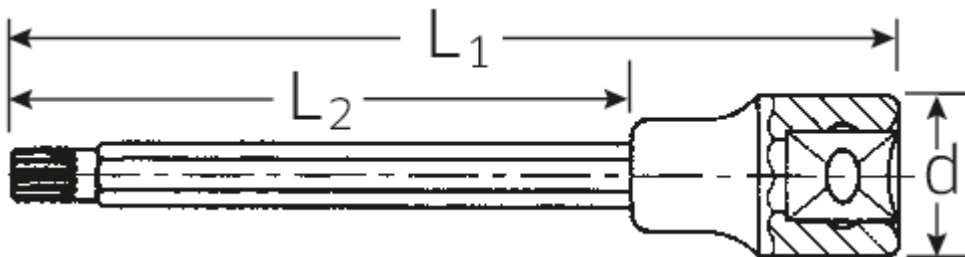

## Screwdriver socket

**3054X**

Art.No. **03261412**  
GTIN **4018754007233**  
Model **3054 X/ M 12**

**Label.** 1/2" Screwdriver socket L.140mm

**Features.**

- for trisquare socket head screws (XZN®)
- DIN 2324
- extra long
- Chrome Alloy Steel, chrome plated

## Technical Attributes.

Drive square internal (inch)	1/2"
d	22,7 mm
Size Output profile	M12
L1	140 mm
L2	102 mm
Length mm (L)	143 mm
Type	Mercedes-Benz

## Logistics data.

Length (IFS)	143
Width (IFS)	25
Height (IFS)	25
Length (packed, mm)	155
Width (packed, mm)	60
Height (packed, mm)	36
Volume (packed, mm)	0.3348 dm <sup>3</sup>
Code	03261412
Weight (gross, kg)	0,800
Weight PAP (kg)	0,000
Weight PVC (kg)	0,008
GTIN	4018754007233
Country of origin	GERMANY
Region of origin	Nordrhein-Westfalen
WEEE/Electrical Act	nicht ear-pflichtig
Customs tariff no.	82079030
Numbers of content units per order units	5
Weight	160 g