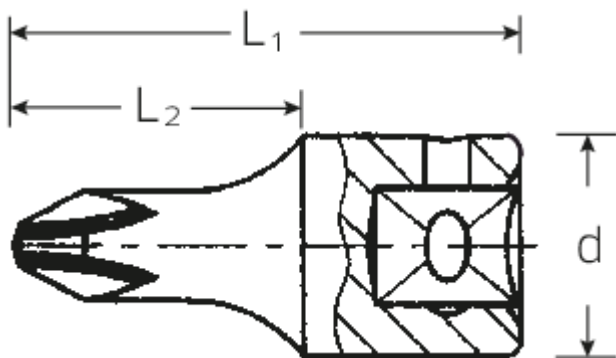

## Screwdriver socket

**44PZ**

Art.No. **01300001**  
GTIN **4018754152636**  
Model **44 PZ 1**  
**SCHRAUBENDREHEREINSATZ 1/4**  
**ZOLL**

**Label.** 1/4" Screwdriver socket PZ1 L.28mm

**Features.**

- for POZIDRIV/SUPADRIV® screws
- Chrome Alloy Steel, chrome plated

## Technical Drawing.

## Technical Attributes.

Output profile	POZIDRIV/SUPADRIV®
Drive square internal (inch)	1/4"
d	11,6 mm
Size Output profile	PZ1
L1	28 mm
L2	16 mm

## Logistics data.

Length (IFS)	28
Width (IFS)	12
Height (IFS)	12
Length (packed, mm)	50
Width (packed, mm)	20
Height (packed, mm)	20
Volume (packed, mm)	0.02 dm <sup>3</sup>
Code	01300001
Weight (gross, kg)	0,050
Weight PAP (kg)	0,000
Weight PVC (kg)	0,002
GTIN	4018754152636
Country of origin	GERMANY
Region of origin	Nordrhein-Westfalen
WEEE/Electrical Act	nicht ear-pflichtig
Customs tariff no.	82042000
Numbers of content units per order units	5
Weight	10 g