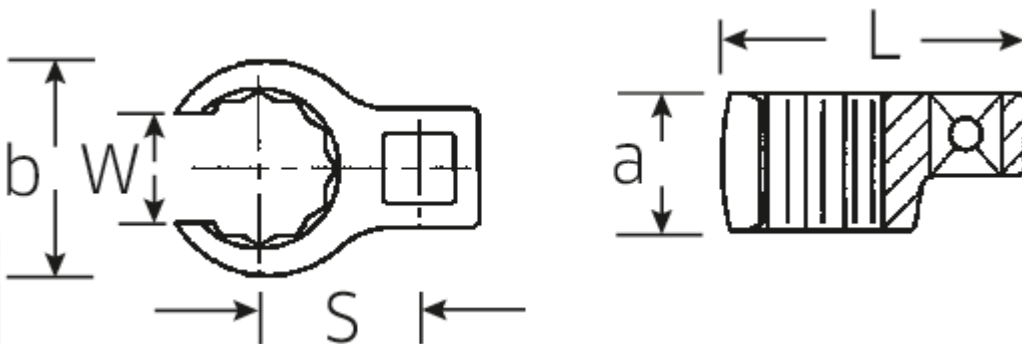

Technical Drawing.

Technical Attributes.

a 13,5 mm

Logistics data.

Length (IFS) 27