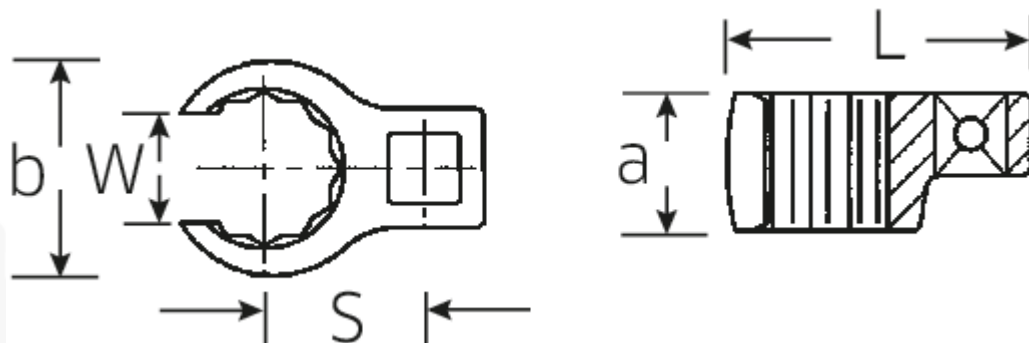

## CROW-RING-Schlüssel, zöllig

440a

Art.No. 03490065  
GTIN 4018754008506  
Model 440 A 1 9/16

**Bezeichnung.** 1/2" CROW-RING-Schlüssel SW 1 9/16" L.70,1mm

**Eigenschaften.**

- Chrome-Alloy-Steel, verchromt
- Achtung! Veränderte Einstellwerte am Drehmomentschlüssel
- Gr. 3/8: für Volvo Flugmotor, Typ "JAS"

## Technische Zeichnung.

## Technische Attribute.

a 24 mm

## Varianten.

Code	Artikelnr (ERP)	Bezeichnung	GTIN
01490024	440 A 3/8	1/4" CROW-RING-Schlüssel SW 3/8" L.28,4mm	4018754116805
01490028	440 A 7/16	1/4" CROW-RING-Schlüssel SW 7/16" L.28mm	4018754001460
01490032	440 A 1/2	1/4" CROW-RING-Schlüssel SW 1/2" L.30,5mm	4018754001477
01490034	440 A 9/16	1/4" CROW-RING-Schlüssel SW 9/16" L.31,7mm	4018754001484
02490036	440 A 5/8	3/8" CROW-RING-Schlüssel SW 5/8" L.36,5mm	4018754004546
02490038	440 A 11/16	3/8" CROW-RING-Schlüssel SW 11/16" L.39,2mm	4018754004553
02490040	440 A 3/4	3/8" CROW-RING-Schlüssel SW 3/4" L.40,9mm	4018754004560
02490042	440 A 13/16	3/8" CROW-RING-Schlüssel SW 13/16" L.42,9mm	4018754004577
02490044	440 A 7/8	3/8" CROW-RING-Schlüssel SW 7/8" L.45,2mm	4018754004584
02490046	440 A 15/16	3/8" CROW-RING-Schlüssel SW 15/16" L.47,2mm	4018754004591
02490048	440 A 1	3/8" CROW-RING-Schlüssel SW 1" L.49,3mm	4018754004607