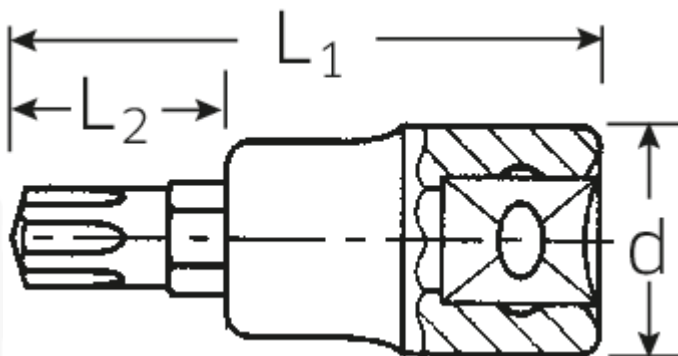

## Screwdriver socket

**54CV**

Art.No. **03090012**  
GTIN **4018754006618**  
Model **54 CV M 12**

**Label.** 1/2" Screwdriver socket Ribe-CV® L.60mm

**Features.**

- for spline socket head screws (Ribe-CV®)
- Chrome Alloy Steel, chrome plated

## Technical Drawing.

## Technical Attributes.

Drive square internal (inch)	1/2"
d	23,7 mm
Size Output profile	M12
L1	60 mm
L2	20 mm

## Logistics data.

Length (IFS)	60
Width (IFS)	24
Height (IFS)	24
Length (packed, mm)	100
Width (packed, mm)	90
Height (packed, mm)	24
Volume (packed, mm)	0.216 dm <sup>3</sup>
Code	03090012
Weight (gross, kg)	0,595
Weight PAP (kg)	0,000
Weight PVC (kg)	0,006
GTIN	4018754006618
Country of origin	GERMANY
Region of origin	Nordrhein-Westfalen
WEEE/Electrical Act	nicht ear-pflichtig
Customs tariff no.	82042000
Numbers of content units per order units	5
Weight	119 g