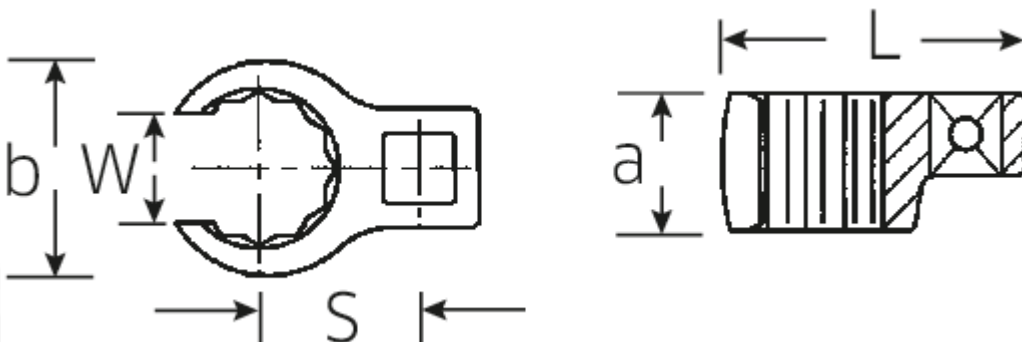

## CROW-RING spanner

440a

Art.No. 01490032  
GTIN 4018754001477  
Model 440 A 1/2

**Label.** 1/4" CROW-RING spanner size 1/2" L.30,5mm

- Features.**
- Chrome Alloy Steel, chrome plated
  - Caution! Modified settings on torque wrench

## Technical Attributes.

a 14 mm

## Logistics data.

Length (IFS) 30

<b>Drive square internal (inch)</b>	1/4"	<b>Width (IFS)</b>	20
<b>Width mm (b)</b>	20,6 mm	<b>Height (IFS)</b>	14
<b>Length mm (L)</b>	30,5 mm	<b>Length (packed, mm)</b>	80
<b>S</b>	15,7 mm	<b>Width (packed, mm)</b>	70
<b>Size [inch]</b>	1/2 "	<b>Height (packed, mm)</b>	15
<b>W.</b>	10 mm	<b>Volume (packed, mm)</b>	0.084 dm3
		<b>Code</b>	01490032
		<b>Weight (gross, kg)</b>	0,025
		<b>Weight PAP (kg)</b>	0,000
		<b>Weight PVC (kg)</b>	0,002
		<b>GTIN</b>	4018754001477
		<b>Country of origin</b>	GERMANY
		<b>Region of origin</b>	Nordrhein-Westfalen
		<b>WEEE/Electrical Act</b>	nicht ear-pflichtig
		<b>Customs tariff no.</b>	82042000
		<b>Numbers of content units per order units</b>	1
		<b>Weight</b>	19 g

03490064	440 A 1 1/2	1/2" CROW-RING spanner size 1 1/2" L.68,1mm	4018754008490
03490065	440 A 1 9/16	1/2" CROW-RING spanner size 1 9/16" L.70,1mm	4018754008506
03490066	440 A 1 5/8	1/2" CROW-RING spanner size 1 5/8" L.71,8mm	4018754008513
03490068	440 A 1 3/4	1/2" CROW-RING spanner size 1 3/4" L.75,6mm	4018754008520
03490069	440 A 1 13/16	1/2" CROW-RING spanner size 1 13/16" L.77,7mm	4018754008537
03490072	440 A 2	1/2" CROW-RING spanner size 2" L.83,2mm	4018754008544
03490076	440 A 2 1/4	1/2" CROW-RING spanner size 2 1/4" L.91,2mm	4018754008551
03490077	440 A 2 5/16	1/2" CROW-RING spanner size 2 5/16" L.93,3mm	4018754008568
03490078	440 A 2 3/8	1/2" CROW-RING spanner size 2 3/8" L.95,2mm	4018754008575