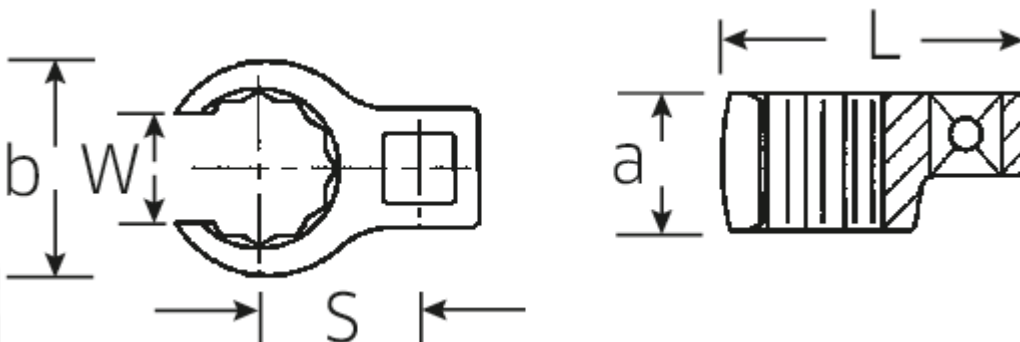

Technical Drawing.

Technical Attributes.

a 13,5 mm

Logistics data.

Length (IFS) 27