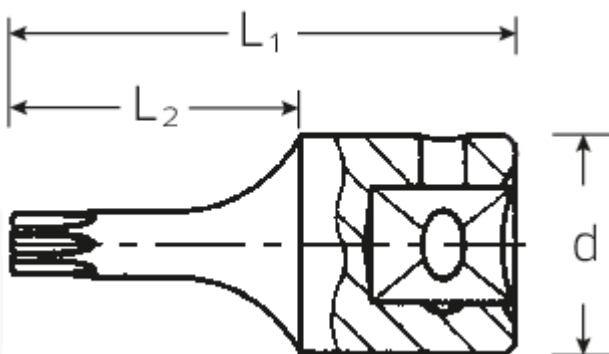

Screwdriver socket

44KTX

Art.No. **01350010**
GTIN **4018754001149**
Model **44 KTX T 10**
SCHRAUBENDREHEREINSATZ 1/4
ZOLL

Label. 1/4" Screwdriver socket L.28mm

Features.

- for inside TORX® screws
- Chrome Alloy Steel, chrome plated

Technical Drawing.

Technical Attributes.

Output profile	TORX®
Drive square internal (inch)	1/4"
d	11,6 mm
Size Output profile	T10
L1	28 mm
L2	16 mm
Length mm (L)	28 mm

Logistics data.

Length (IFS)	28
Width (IFS)	12
Height (IFS)	12
Length (packed, mm)	65
Width (packed, mm)	35
Height (packed, mm)	15
Volume (packed, mm)	0.034125 dm3
Code	01350010
Weight (gross, kg)	0,053
Weight PAP (kg)	0,000
Weight PVC (kg)	0,002
GTIN	4018754001149
Country of origin	GERMANY
Region of origin	Nordrhein-Westfalen
WEEE/Electrical Act	nicht ear-pflichtig
Customs tariff no.	82042000
Numbers of content units per order units	5
Weight	10 g