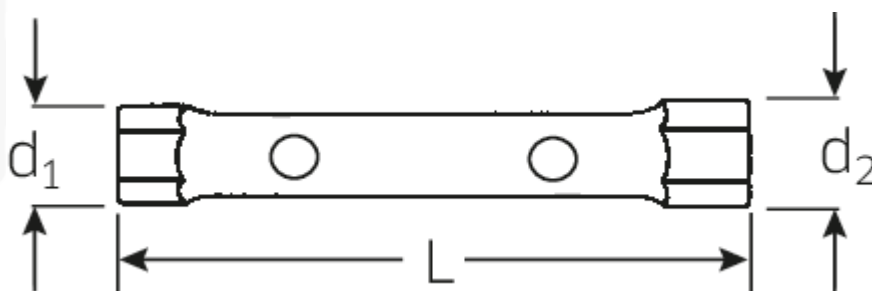

Box spanner

10750

Art.No. **43333032**

GTIN **4018754255023**

Model **10750 30 x 32 Rohrsteckschlüssel**

Label.

Box spanner size 30 x 32mm L.205mm

Features.

- DIN 896 Type B
- made of seamlessly drawn precision steel tubing
- recessed at both ends
- Chrome Alloy Steel, surface polished and chrome plated

Advantages.

DIN 896 Form B

Different lengths of the pivot pin allow variable leverage and adapted amount of torque.

The double socket spanners have two holes for the pivot pins.

The extended shape of the pipe double socket spanner serves as a practical handle and can therefore be used ideally even in narrow, space-limited work spaces.

Robust and durable made of high-quality Chrome-Alloy-Steel

Technical Drawing.

Technical Attributes.

d1	42 mm
d2	45 mm
Length mm (L)	205 mm
Size [mm]	30 x 32 mm

Logistics data.

Length (IFS)	196
Width (IFS)	37
Height (IFS)	37
Length (packed, mm)	196
Width (packed, mm)	37
Height (packed, mm)	37
Volume (packed, mm)	0.268324 dm ³
Code	43333032
Weight (gross, kg)	1,940
Weight PAP (kg)	0,000
Weight PVC (kg)	0,011
GTIN	4018754255023
Country of origin	GERMANY
Region of origin	Nordrhein-Westfalen
WEEE/Electrical Act	nicht ear-pflichtig
Customs tariff no.	82041100
Numbers of content units per order units	5
Weight	382 g