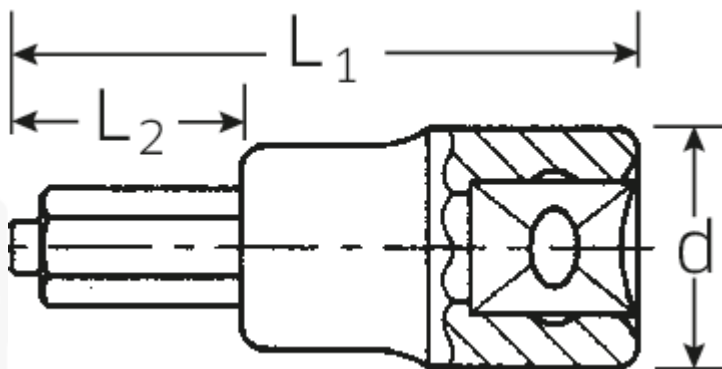

INHEX socket

54IC

Art.No. 03070006
GTIN 4018754006489
Model 54 IC 6

Label. INHEX socket 1/2" 6mm L.60mm

Features.

- for hexagon socket head screws with guide pin
- Chrome Alloy Steel, chrome plated

Advantages.

Technical Drawing.

Technical Attributes.

Output profile	Hex
Output hex. outside (mm)	6 mm
Drive square internal (inch)	1/2"
d	22,7 mm
L1	60 mm
L2	22 mm

Logistics data.

Length (IFS)	60
Width (IFS)	23
Height (IFS)	23
Length (packed, mm)	90
Width (packed, mm)	90
Height (packed, mm)	23
Volume (packed, mm)	0.1863 dm ³
Code	03070006
Weight (gross, kg)	0,361
Weight PAP (kg)	0,000
Weight PVC (kg)	0,003
GTIN	4018754006489
Country of origin	GERMANY
Region of origin	Nordrhein-Westfalen
WEEE/Electrical Act	nicht ear-pflichtig
Customs tariff no.	82042000
Numbers of content units per order units	5
Weight	71 g

Variants.

Code	Article number (ERP)	Article description (Autom._)	GTIN
03070005	54 IC 5	INHEX socket 1/2" 5mm L.60mm	4018754006472
03070006	54 IC 6	INHEX socket 1/2" 6mm L.60mm	4018754006489
03070008	54 IC 8	INHEX socket 1/2" 8mm L.60mm	4018754006496
03070010	54 IC 10	INHEX socket 1/2" 10mm L.60mm	4018754006502
03070012	54 IC 12	INHEX socket 1/2" 12mm L.60mm	4018754006519
03070014	54 IC 14	INHEX socket 1/2" 14mm L.60mm	4018754006526