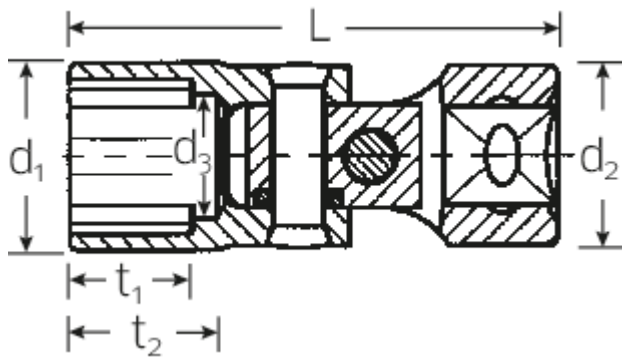

## Technical Attributes.

Output profile	Double hexagon AS-drive
Drive square internal (inch)	3/8"
d1	25,5 mm
d2	17,5 mm
d3	18 mm
Length mm (L)	57 mm
Size [inch]	3/4 "
t1	16 mm
t2	21 mm

## Logistics data.

Length (IFS)	49
Width (IFS)	26
Height (IFS)	26
Length (packed, mm)	49
Width (packed, mm)	27
Height (packed, mm)	27
Volume (packed, mm)	0.035721 dm <sup>3</sup>
Code	02440040
Weight (gross, kg)	0,070
Weight PAP (kg)	0,000
Weight PVC (kg)	0,002
GTIN	4018754004461
Country of origin	GERMANY
Region of origin	Nordrhein-Westfalen
WEEE/Electrical Act	nicht ear-pflichtig
Customs tariff no.	82042000
Numbers of content units per order units	1
Weight	67 g