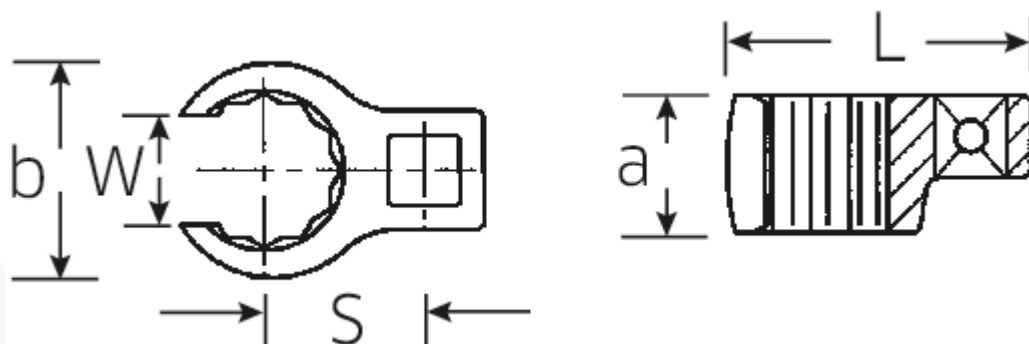

## CROW-RING-Schlüssel, metrisch

440

Art.No. 03190032  
GTIN 4018754102105  
Model 440 32

**Bezeichnung.** 1/2" CROW-FOOT-Schlüssel SW 32mm L.62,5mm

**Eigenschaften.**

- Chrome-Alloy-Steel, verchromt
- Achtung! Veränderte Einstellwerte am Drehmomentschlüssel

## Technische Zeichnung.

## Technische Attribute.

a 22,5 mm

## Varianten.

Code	Artikelnr (ERP)	Bezeichnung	GTIN
01190008	440 8	1/4" CROW-FOOT-Schlüssel SW 8mm L.23,8mm	4018754149094
01190009	440 9	1/4" CROW-FOOT-Schlüssel SW 9mm L.28,5mm	4018754140985
01190010	440 10	1/4" CROW-FOOT-Schlüssel SW 10mm L.28,4mm	4018754000739
01190011	440 11	1/4" CROW-FOOT-Schlüssel SW 11mm L.28mm	4018754149100
01190012	440 12	1/4" CROW-FOOT-Schlüssel SW 12mm L.30,8mm	4018754000746
01190013	440 13	1/4" CROW-FOOT-Schlüssel SW 13mm L.32mm	4018754102099
01190014	440 14	1/4" CROW-FOOT-Schlüssel SW 14mm L.31,7mm	4018754000753
02190015	440 15	3/8" CROW-FOOT-Schlüssel SW 15mm L.36,5mm	4018754141029
02190016	440 16	3/8" CROW-FOOT-Schlüssel SW 16mm L.36,1mm	4018754003389
02190017	440 17	3/8" CROW-FOOT-Schlüssel SW 17mm L.39,2mm	4018754003396
02190018	440 18	3/8" CROW-FOOT-Schlüssel SW 18mm L.40,8mm	4018754003402
02190019	440 19	3/8" CROW-FOOT-Schlüssel SW 19mm L.40,5mm	4018754003419
02190020	440 20	3/8" CROW-FOOT-Schlüssel SW 20mm L.42,9mm	4018754141036
02190021	440 21	3/8" CROW-FOOT-Schlüssel SW 21mm L.42,8mm	4018754003426
02190022	440 22	3/8" CROW-FOOT-Schlüssel SW 22mm L.45,3mm	4018754003433
02190023	440 23	3/8" CROW-FOOT-Schlüssel SW 23mm L.47,5mm	4018754141043
02190024	440 24	3/8" CROW-FOOT-Schlüssel SW 24mm L.47,3mm	4018754003440