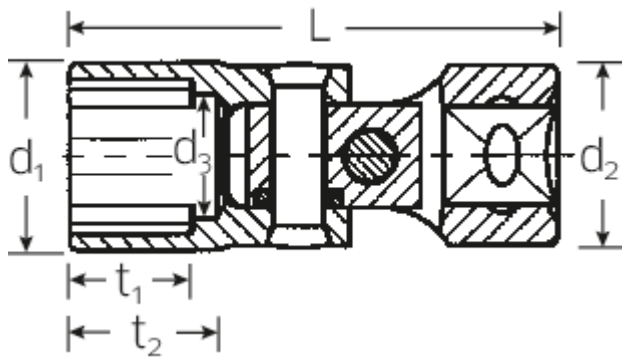

UNIFLEX socket

47a

Art.No. 02440024
GTIN 4018754004409
Model 47 A 3/8

Label. 3/8" UNIFLEX socket size 3/8" L.45,5mm

Features.

- SAE AS 954-E
- HPQ® high performance steel, chrome plated

Advantages.

SAE AS 954-E

High-performance steel, extremely resilient, yet thin-walled and ideal for working in confined spaces.

Technical Drawing.

Technical Attributes.

Output profile	Double hexagon AS-drive
Drive square internal (inch)	3/8"
d1	13,7 mm
d2	17,5 mm
d3	8,5 mm
Length mm (L)	45,5 mm
Size [inch]	3/8 "
t1	7 mm
t2	12 mm

Logistics data.

Length (IFS)	45
Width (IFS)	20
Height (IFS)	20
Length (packed, mm)	45
Width (packed, mm)	20
Height (packed, mm)	20
Volume (packed, mm)	0.018 dm ³
Code	02440024
Weight (gross, kg)	0,050
Weight PAP (kg)	0,000
Weight PVC (kg)	0,002
GTIN	4018754004409
Country of origin	GERMANY
Region of origin	Nordrhein-Westfalen
WEEE/Electrical Act	nicht ear-pflichtig
Customs tariff no.	82042000
Numbers of content units per order units	1
Weight	50 g