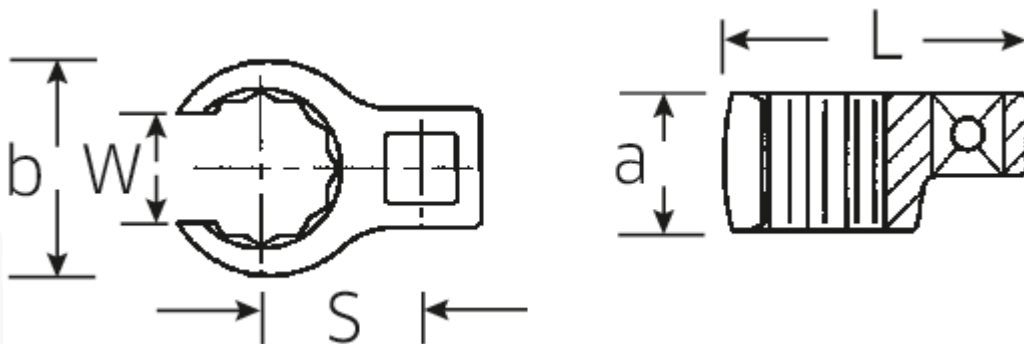

Technical Drawing.

Technical Attributes.

a 18,5 mm

Logistics data.

Length (IFS) 41