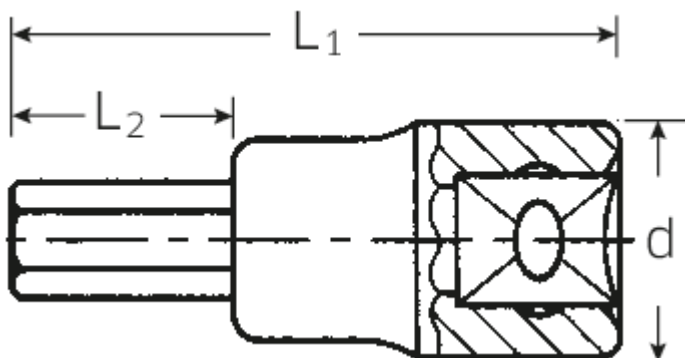

Technical Drawing.