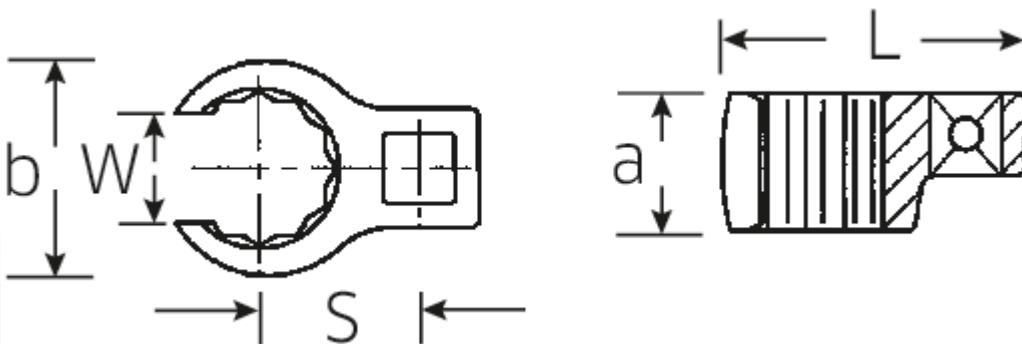

Technical Drawing.

Technical Attributes.

a 15 mm

Logistics data.

Length (IFS) 59