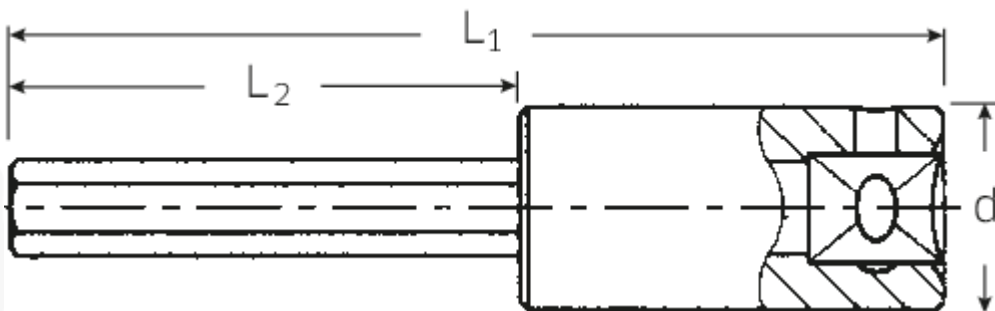

## INHEX socket

44a

Art.No. 01450012  
GTIN 4018754126934  
Model 44 A 3/16

**Label.** INHEX socket 1/4" 3/16" L.55mm

**Features.**

- for socket head screws
- DIN 7422
- Chrome Alloy Steel, chrome plated

## Technical Attributes.

<b>Output profile</b>	Hexagon
<b>Output hex outside (inch)</b>	3/16"
<b>Drive square internal (inch)</b>	1/4"
<b>d</b>	10,7 mm
<b>L1</b>	55 mm
<b>L2</b>	30 mm

## Logistics data.

<b>Length (IFS)</b>	55
<b>Width (IFS)</b>	11
<b>Height (IFS)</b>	11
<b>Length (packed, mm)</b>	100
<b>Width (packed, mm)</b>	60
<b>Height (packed, mm)</b>	11
<b>Volume (packed, mm)</b>	0.066 dm <sup>3</sup>
<b>Code</b>	01450012
<b>Weight (gross, kg)</b>	0,090
<b>Weight PAP (kg)</b>	0,000
<b>Weight PVC (kg)</b>	0,003
<b>GTIN</b>	4018754126934
<b>Country of origin</b>	GERMANY
<b>Region of origin</b>	Nordrhein-Westfalen
<b>WEEE/Electrical Act</b>	nicht ear-pflichtig
<b>Customs tariff no.</b>	82042000
<b>Numbers of content units per order units</b>	5
<b>Weight</b>	17 g