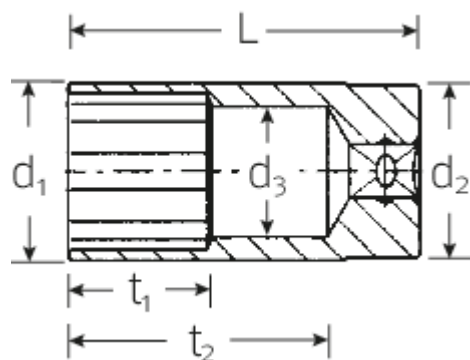

Socket

46a

Art.No. 02420022
GTIN 4018754286232
Model 46 A 11/32

Label. 3/8" Socket size 11/32" L.54mm

Features.

- extra deep
- ASME B 107.1, Fed. Spec. GGG-W-641, SAE AS 954-E
- HPQ® high performance steel, chrome plated

Technical Drawing.

Technical Attributes.

Output profile	Double hexagon AS-drive
Drive square internal (inch)	3/8"
d1	12,5 mm
d2	16,5 mm
d3	8,1 mm
Length mm (L)	54 mm
Size [inch]	11/32 "
t1	9 mm
t2	42,5 mm

Logistics data.

Length (IFS)	59
Width (IFS)	16
Height (IFS)	16
Length (packed, mm)	130
Width (packed, mm)	100
Height (packed, mm)	20
Volume (packed, mm)	0.26 dm3
Code	02420022
Weight (gross, kg)	0,186
Weight PAP (kg)	0,000
Weight PVC (kg)	0,002
GTIN	4018754286232
Country of origin	GERMANY
Region of origin	Nordrhein-Westfalen
WEEE/Electrical Act	nicht ear-pflichtig
Customs tariff no.	82042000
Numbers of content units per order units	5
Weight	186 g