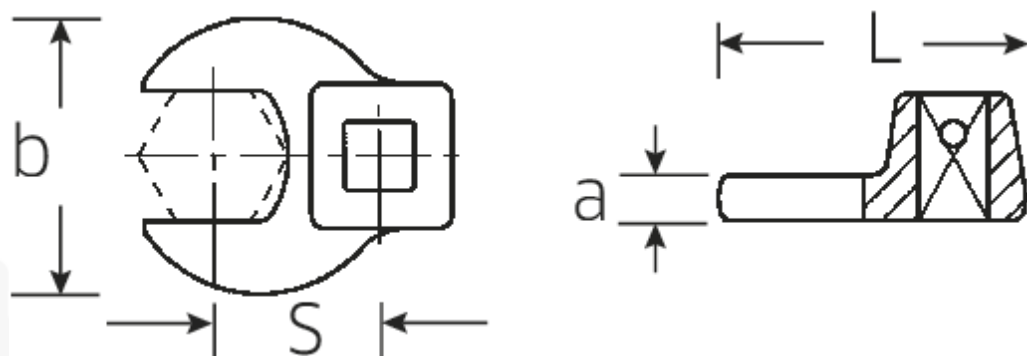

## CROW-FOOT-Schlüssel, metrisch

540

Art.No. 02200042  
GTIN 4018754141135  
Model 540 42

**Bezeichnung.** 3/8" CROW-FOOT-Schlüssel SW 42mm L.63mm

**Eigenschaften.**

- Chrome-Alloy-Steel, verchromt
- Achtung! Veränderte Einstellwerte am Drehmomentschlüssel

## Technische Zeichnung.

## Technische Attribute.

a 8 mm

## Varianten.

Code	Artikelnr (ERP)	Bezeichnung	GTIN
01200008	540 8	1/4" CROW-FOOT-Schlüssel SW 8mm L.25,5mm	4018754149117
01200009	540 9	1/4" CROW-FOOT-Schlüssel SW 9mm L.25,5mm	4018754149124
01200010	540 10	1/4" CROW-FOOT-Schlüssel SW 10mm L.25,5mm	4018754149131
02200011	540 11	3/8" CROW-FOOT-Schlüssel SW 11mm L.32mm	4018754149414
02200012	540 12	3/8" CROW-FOOT-Schlüssel SW 12mm L.34,3mm	4018754003495
02200013	540 13	3/8" CROW-FOOT-Schlüssel SW 13mm L.34,3mm	4018754003501
02200014	540 14	3/8" CROW-FOOT-Schlüssel SW 14mm L.37,7mm	4018754003518
02200015	540 15	3/8" CROW-FOOT-Schlüssel SW 15mm L.37,7mm	4018754003525
02200016	540 16	3/8" CROW-FOOT-Schlüssel SW 16mm L.37,7mm	4018754003532
02200017	540 17	3/8" CROW-FOOT-Schlüssel SW 17mm L.42,5mm	4018754003549
02200018	540 18	3/8" CROW-FOOT-Schlüssel SW 18mm L.42,5mm	4018754003556
02200019	540 19	3/8" CROW-FOOT-Schlüssel SW 19mm L.42,5mm	4018754003563
02200020	540 20	3/8" CROW-FOOT-Schlüssel SW 20mm L.42,4mm	4018754141067
02200021	540 21	3/8" CROW-FOOT-Schlüssel SW 21mm L.44,5mm	4018754003570
02200022	540 22	3/8" CROW-FOOT-Schlüssel SW 22mm L.44,5mm	4018754003587
02200023	540 23	3/8" CROW-FOOT-Schlüssel SW 23mm L.44,5mm	4018754141074
02200024	540 24	3/8" CROW-FOOT-Schlüssel SW 24mm L.44,4mm	4018754003594