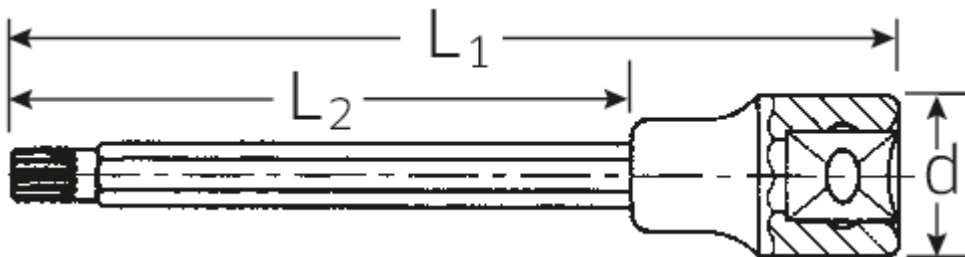

## Screwdriver socket

**3054X**

Art.No. **03261408**  
GTIN **4018754007219**  
Model **3054 X/M 8**

**Label.** 1/2" Screwdriver socket L.140mm

**Features.**

- for trisquare socket head screws (XZN®)
- DIN 2324
- extra long
- Chrome Alloy Steel, chrome plated

## Technical Attributes.

Drive square internal (inch)	1/2"
d	22,7 mm
Size Output profile	M8
L1	140 mm
L2	102 mm
Length mm (L)	142 mm

## Logistics data.

Length (IFS)	142
Width (IFS)	25
Height (IFS)	25
Length (packed, mm)	160
Width (packed, mm)	70
Height (packed, mm)	36
Volume (packed, mm)	0.4032 dm <sup>3</sup>
Code	03261408
Weight (gross, kg)	0,545
Weight PAP (kg)	0,000
Weight PVC (kg)	0,006
GTIN	4018754007219
Country of origin	GERMANY
Region of origin	Nordrhein-Westfalen
WEEE/Electrical Act	nicht ear-pflichtig
Customs tariff no.	82079030
Numbers of content units per order units	5
Weight	109 g