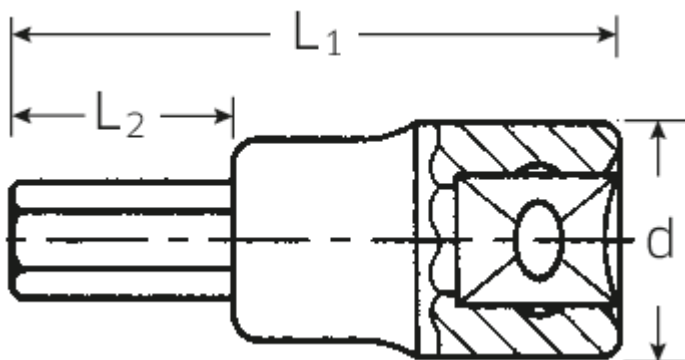

INHEX socket

49a

Art.No. **02450008**
GTIN **4018754004478**
Model **49 A 1/8**

Label. INHEX socket 3/8" 1/8" L.52mm

Features.

- for socket head screws
- DIN 7422
- Chrome Alloy Steel, chrome plated

Advantages.

Technical Attributes.

Output profile	Hexagon
Output hex outside (inch)	1/8"
Drive square internal (inch)	3/8"
d	17,8 mm
L1	52 mm
L2	20 mm

Logistics data.

Length (IFS)	52
Width (IFS)	19
Height (IFS)	19
Length (packed, mm)	80
Width (packed, mm)	60
Height (packed, mm)	19
Volume (packed, mm)	0.0912 dm ³
Code	02450008
Weight (gross, kg)	0,201
Weight PAP (kg)	0,000
Weight PVC (kg)	0,005
GTIN	4018754004478
Country of origin	GERMANY
Region of origin	Nordrhein-Westfalen
WEEE/Electrical Act	nicht ear-pflichtig
Customs tariff no.	82042000
Numbers of content units per order units	5
Weight	39 g

Variants.

Code	Article number (ERP)	Article description (Autom._)	GTIN
02450008	49 A 1/8	INHEX socket 3/8" 1/8" L.52mm	4018754004478
02450009	49 A 9/64	INHEX socket 3/8" 9/64" L.52mm	4018754127054
02450010	49 A 5/32	INHEX socket 3/8" 5/32" L.52mm	4018754004485
02450012	49 A 3/16	INHEX socket 3/8" 3/16" L.52mm	4018754004492
02450014	49 A 7/32	INHEX socket 3/8" 7/32" L.52mm	4018754004508
02450016	49 A 1/4	INHEX socket 3/8" 1/4" L.52mm	4018754004515
02450020	49 A 5/16	INHEX socket 3/8" 5/16" L.52mm	4018754004522
02450024	49 A 3/8	INHEX socket 3/8" 3/8" L.52mm	4018754004539