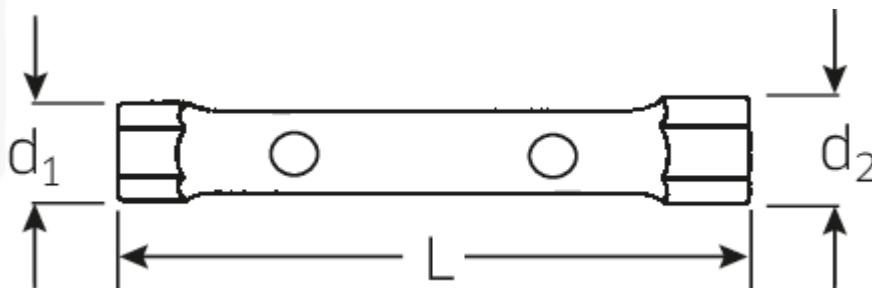

Box spanner

10750

Art.No. **43331719**

GTIN **4018754254965**

Model **10750 17 x 19 Rohrsteckschlüssel**

Label. Box spanner size 17 x 19mm L.160mm

- Features.**
- DIN 896 Type B
 - made of seamlessly drawn precision steel tubing
 - recessed at both ends
 - Chrome Alloy Steel, surface polished and chrome plated

Advantages.

DIN 896 Form B

Different lengths of the pivot pin allow variable leverage and adapted amount of torque.

The double socket spanners have two holes for the pivot pins.

The extended shape of the pipe double socket spanner serves as a practical handle and can therefore be used ideally even in narrow, space-limited work spaces.

Robust and durable made of high-quality Chrome-Alloy-Steel

Technical Drawing.

Technical Attributes.

d1	26 mm
d2	28,5 mm
Length mm (L)	160 mm
Size [mm]	17 x 19 mm

Logistics data.

Length (IFS)	157
Width (IFS)	24
Height (IFS)	24
Length (packed, mm)	160
Width (packed, mm)	130
Height (packed, mm)	70
Volume (packed, mm)	1.456 dm ³
Code	43331719
Weight (gross, kg)	1,994
Weight PAP (kg)	0,000
Weight PVC (kg)	0,007
GTIN	4018754254965
Country of origin	GERMANY
Region of origin	Nordrhein-Westfalen
WEEE/Electrical Act	nicht ear-pflichtig
Customs tariff no.	82041100
Numbers of content units per order units	10
Weight	199 g